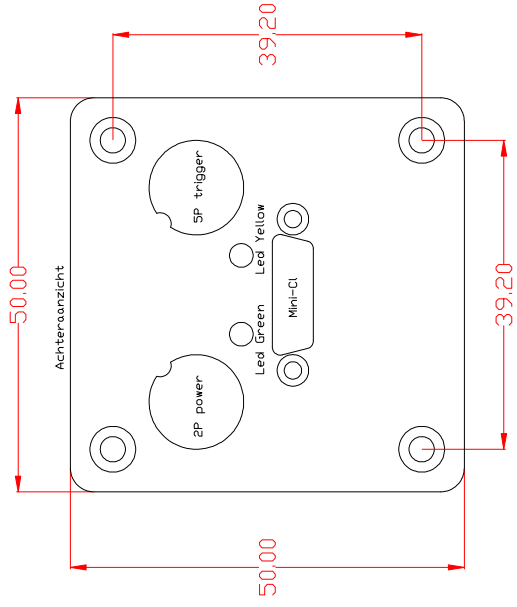

M4 is used to fixate the C-Mount adapter

- 2-Pole Power Connector : Binder 712-series 09 0403 30 02
- 5-Pole Trigger Connector : Binder 712-series 09 0403 30 05
- 26-Pole GeneralLink Connector : 3M SDR-series 12226-1150-00FR

Scale	---	Titel	BC-CL Assembly drawing			Drawing document number
		Author	PB			
		Checked	JB			
		Rev. date	14-02-2014			
		Technologielaan 4 B-3001 LEUVEN BELGIUM		TEL :+32 (0)16 402016	Email : info@c-cam.be	
				<b>A4</b>		