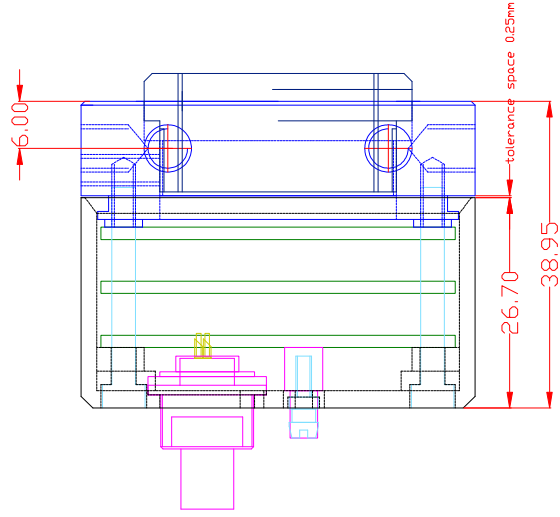

M4 is used to fixate the C-Mount adapter

- 2-Pole Power Connector : Binder 712-series 09 0403 30 02
- 5-Pole Trigger Connector : Binder 712-series 09 0403 30 05
- 26-Pole GeneralLink Connector : 3M SDR-series 12226-1150-00FR

Scale	---	Titel	BC-CL Assembly drawing			Drawing document number
		Author	PB			
		Checked	JB			
		Rev. date	14-02-2014			
		Technologielaan 4 B-3001 LEUVEN BELGIUM		TEL :+32 (0)16 402016	Email : info@c-cam.be	
				<b>A4</b>		