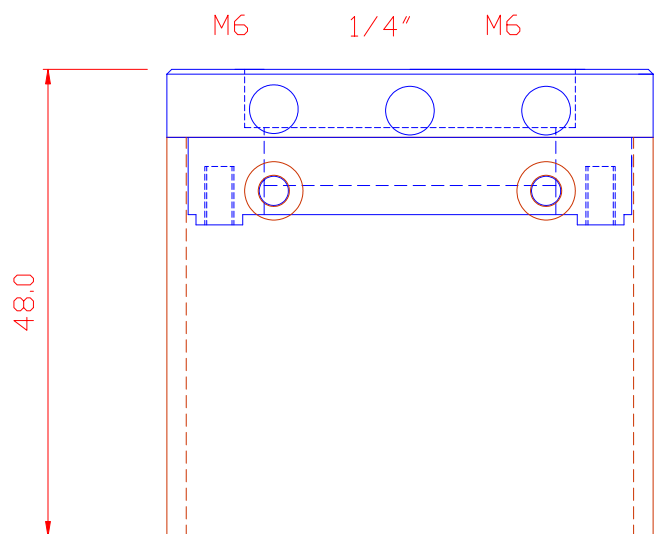

Grub Screw  
for locking C-Mount

BC Housing  
Fixing centres