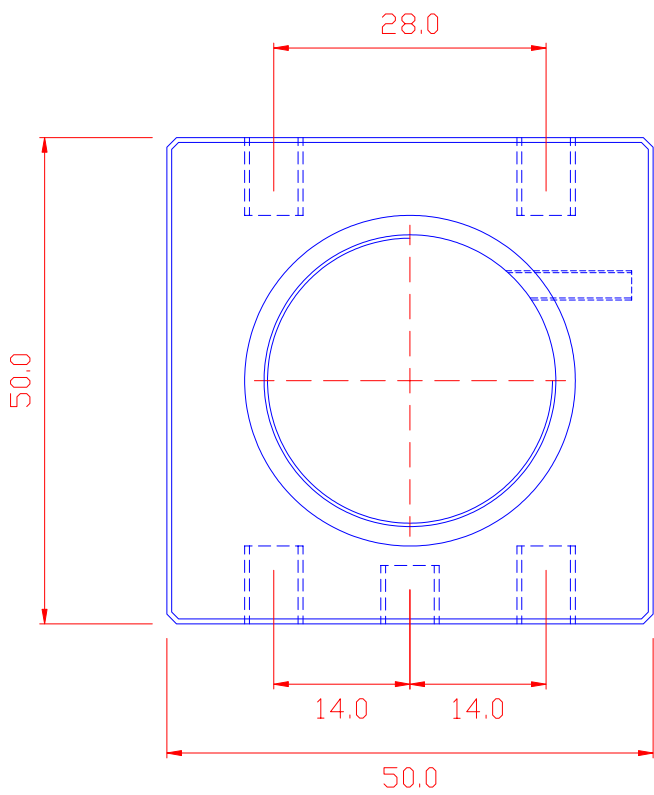

Grub Screw  
for locking C-Mount

BC Housing  
Fixing centres